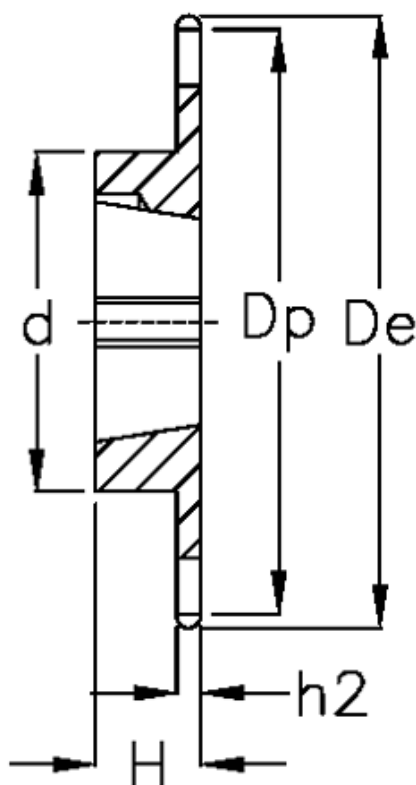

Data Sheet

Article number: 616031006076

Description: Taperbored sprocket 10 B-1 Z=76 simplex
for bushing 2012

Measures

C	= 1.6
d	= 100
De	= 392.1
Dp	= 384.16
For bush	= 2012
For chain size	= 5/8" x 3/8"
For chain type	= 10 B-1
H	= 32

h1	= 9.1
Material	= Støbejern
Number of teeth	= 76